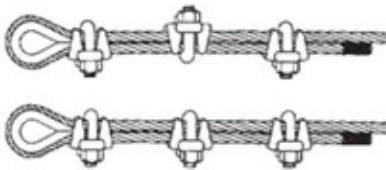

MALLEABLE CLIPS AND HEAVY DUTY DROP FORGED CLIPS

- To be used for light Duty, NON CRITICAL applications only.
- Typical uses includes guard line and fencing,
- Federal Specifications FF-C-450, Type 1 Class 2.

The Right Way

The Wrong Way

MALLEABLE CLIPS (LIGHT DUTY)	
ROPE SIZE	WEIGHT (100 PCS.)
1/8"	4 LBS
3/16"	6.3 LBS
1/4"	13 LBS
5/16"	15 LBS
3/8"	21 LBS
1/2"	37 LBS
5/8"	59 LBS
3/4"	84 LBS
7/8"	125 LBS
1"	166 LBS

DROP FORGED CLIPS (HEAVY DUTY)	
ROPE SIZE	WEIGHT (100 PCS.)
1/8"	6 LBS
3/16"	10 LBS
1/4"	20 LBS
5/16"	30 LBS
3/8"	47 LBS
1/2"	80 LBS
9/16"	104 LBS
5/8"	106 LBS
3/4"	150 LBS
7/8"	212 LBS
1"	260 LBS
1-1/8"	290 LBS
1-1/4"	430 LBS
1-1/2"	540 LBS
1-3/4"	925 LBS
2"	1,300 LBS
2-1/4"	1,540 LBS
2-1/2"	1,980 LBS
2-3/4"	2,200 LBS
3"	3,080 LBS
3-1/2"	3,960 LBS

Forged Wire Rope Clip

- Meets Federal Specification FF-C-450, Type 1 Class 1.
- Each base has product identification code for material traceability, the name 'OCEAN' & size to meet ASME B30.26
- Entire clip galvanized with powder coated Yellow U-Bolt.
- Only genuine 'OCEAN' clips have yellow U-Bolt for instant recognition.